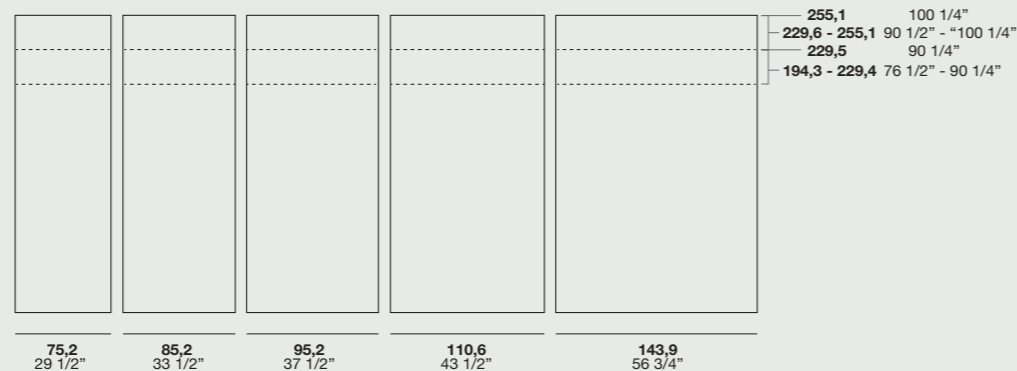

Clara

Apertura scorrevole / Sliding opening

Finiture frontale / Front finishes:

- Nobilitato Liscio / Smooth surfaced
- Nobilitato Olmo / Elm surfaced
- Nobilitato Rovere / Oak surfaced
- Nobilitato Quercia / Quercia surfaced
- Nobilitato Concrete Bronzo / Bronzo concrete surfaced
- Nobilitato Metal Smoke / Metal smoke surfaced
- Nobilitato Rasato / Stucco look surfaced
- Nobilitato Gurè / Gurè surfaced
- Laccati Opachi Base / Basic matt lacquereds
- Laccati Opachi / Matt lacquereds
- Nobilitati Roveri Laccati Opachi / Matt lacquered surfaced oak

Finiture fascia centrale / Central strip finishes:

- Nobilitato Liscio / Smooth surfaced
- Nobilitato Olmo / Elm surfaced
- Nobilitato Rovere / Oak surfaced
- Nobilitato Quercia / Quercia surfaced
- Nobilitato Concrete Bronzo / Bronzo concrete surfaced
- Nobilitato Metal Smoke / Metal smoke surfaced
- Nobilitato Rasato / Stucco look surfaced
- Nobilitato Gurè / Gurè surfaced
- Laccati Opachi Base / Basic matt lacquereds
- Laccati Opachi / Matt lacquereds
- Nobilitati Roveri Laccati Opachi / Matt lacquered surfaced oak
- Specchio / Mirror
- Specchio Grigio / Grigio mirror
- Vetri Lucidi / High gloss glass
- Vetri Acidati / Etched glass
- Vetri Acidati Serigrafati / Silk-screen printed glass

Maniglia integrata / Built-in handle:

- Verniciato Bianco / Painted bianco
- Verniciato Titanio / Painted titanio
- Laccati Opachi / Matt lacquereds