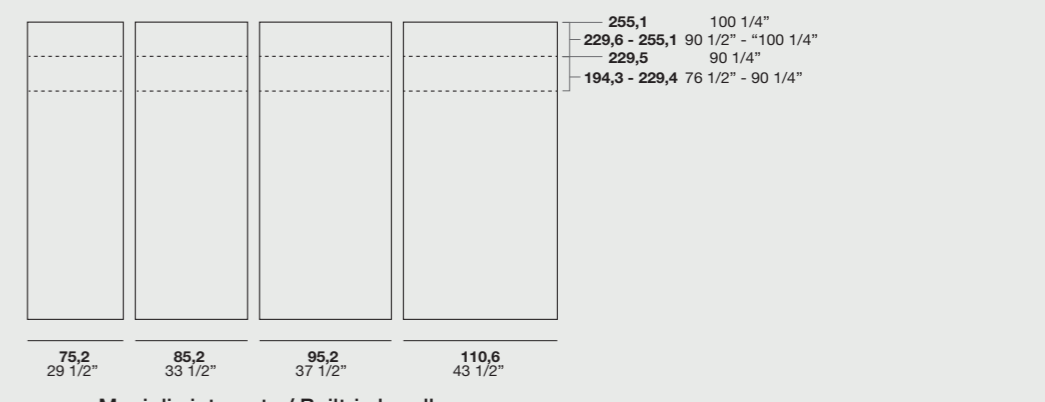

Go Up

Apertura scorrevole /Sliding opening

Finiture frontale /Front finishes:

- Nobilitato Liscio / Smooth surfaced
- Nobilitato Olmo / Elm surfaced
- Nobilitato Rovere / Oak surfaced
- Nobilitato Quercia / Quercia surfaced
- Nobilitato Concrete Bronzo / Bronzo concrete surfaced
- Nobilitato Metal Smoke /Metal smoke surfaced
- Nobilitato Rasato / Stucco look surfaced
- Nobilitato Gurè / Gurè surfaced
- Laccati Opachi Base / Basic matt lacquereds
- Laccati Opachi / Matt lacquereds
- Nobilitati Roveri Laccati Opachi / Matt lacquered surfaced oak
- Specchio / Mirror
- Specchio Grigio / Grigio mirror
- Vetri Lucidi / High gloss glass
- Vetri Acidati / Etched glass
- Vetri Acidati Serigrafati / Silk-screen printed glass

Maniglia integrata / Built-in handle:

- Verniciato Bianco / Painted bianco
- Verniciato Titanio / Painted titanio
- Laccati Opachi / Matt lacquereds