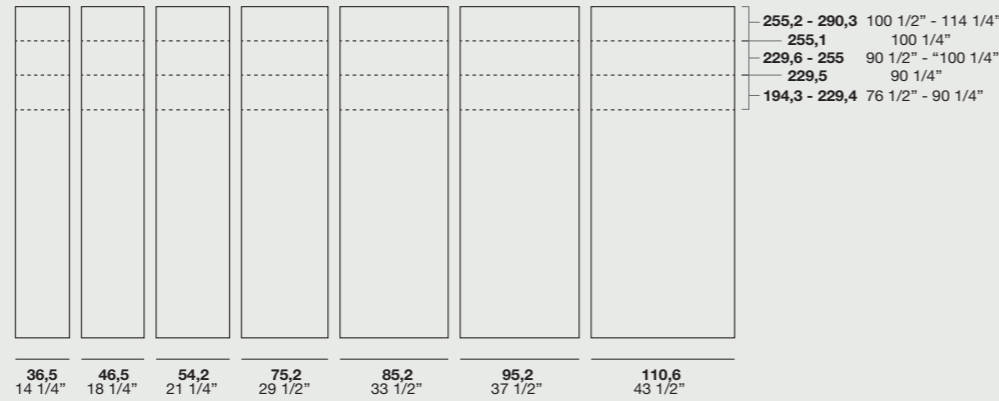

Go

Apertura battente /Swinging opening

Finiture frontale /Front finishes:

- Nobilitato Liscio / Smooth surfaced
- Nobilitato Olmo / Elm surfaced
- Nobilitato Rovere / Oak surfaced
- Nobilitato Quercia / Quercia surfaced
- Nobilitato Concrete Bronzo / Bronzo concrete surfaced
- Nobilitato Metal Smoke / Metal smoke surfaced
- Nobilitato Rasato / Stucco look surfaced
- Nobilitato Gurè / Gurè surfaced
- Laccati Opachi Base / Basic matt lacquereds
- Laccati Opachi / Matt lacquereds
- Nobilitati Roveri Laccati Opachi / Matt lacquered surfaced oak

Maniglie integrata / Built-in handle:

- Verniciato Bianco / Painted bianco
- Verniciato Titanio / Painted titanio
- Laccati Opachi / Matt lacquereds
- Finitura Ottone / Brass finish