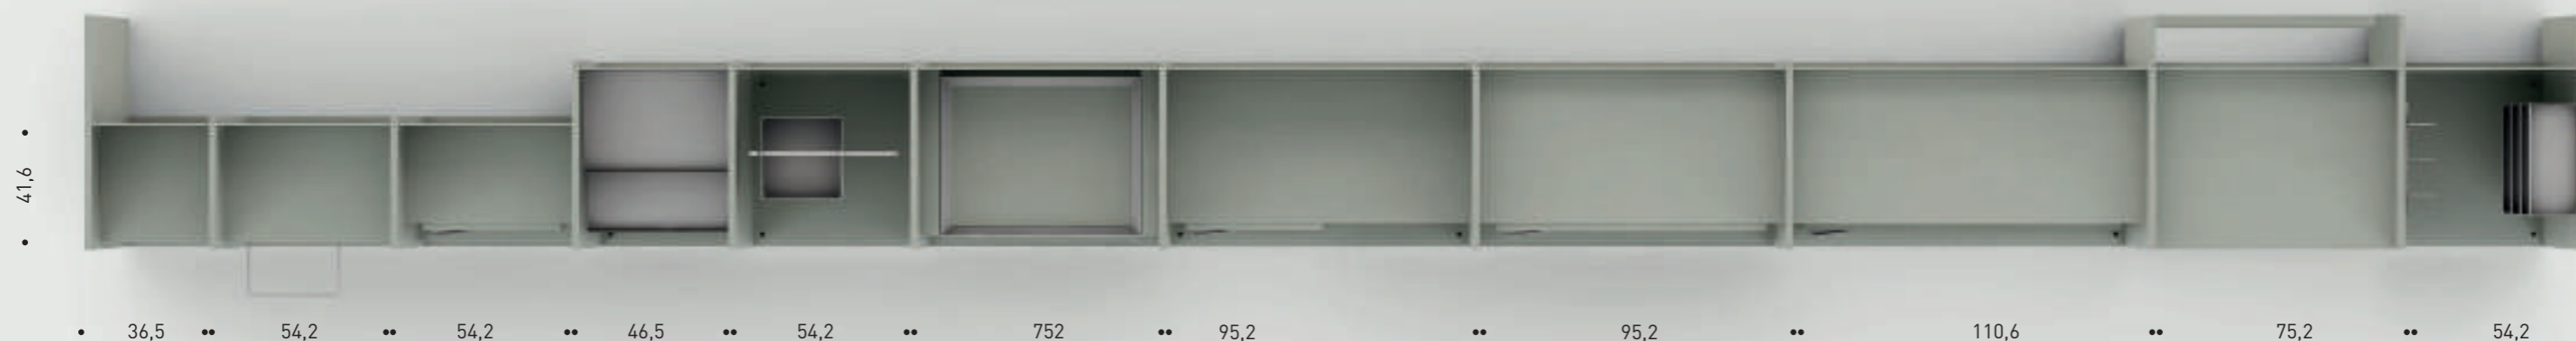

• 41,6 •

• 59 •
• 73 •

• 36,5 •• 54,2 •• 54,2 •• 46,5 •• 54,2 •• 75,2 •• 95,2 •• 95,2 •• 110,6 •• 75,2 •• 54,2 •