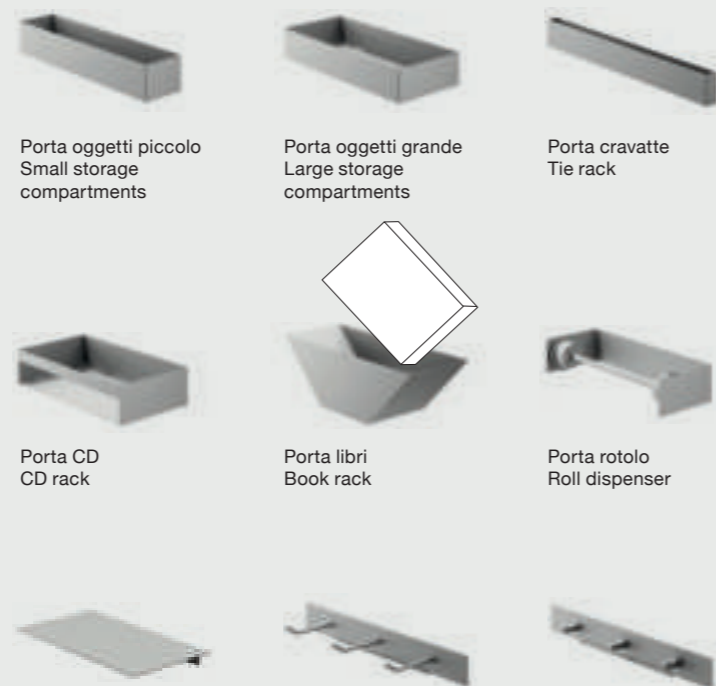

Porta scarpe  
Shoe rack

Forcella appendiabiti  
Clothes hanger fork

Specchio interno fisso  
Fixed internal mirror

Specchio interno orientabile  
Adjustable internal mirror

Gruccia con portapantaloni  
Hanger with trouser rack

Anello portasciarpa  
Scarf storage loop

Barra luce a led  
Led bar

Porta oggetti piccolo  
Small storage compartments

Porta oggetti grande  
Large storage compartments

Porta cravatte  
Tie rack

Porta CD  
CD rack

Porta libri  
Book rack

Porta rotolo  
Roll dispenser

Mensolina  
Small shelf