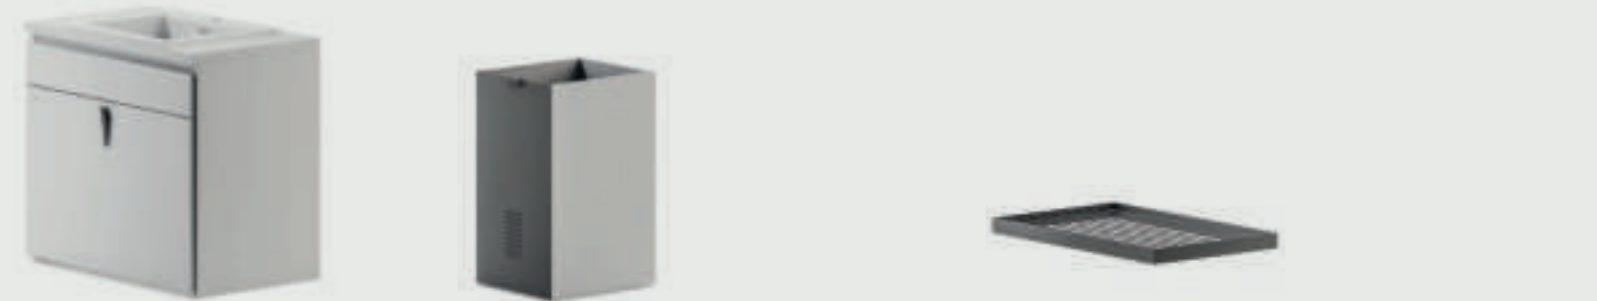

Modulo lavello (lavatoio in MineralSolid incluso)
Sink unit (sink in MineralSolid included)

Cestone biancheria
Laundry basket

Stendi biancheria
Laundry airer