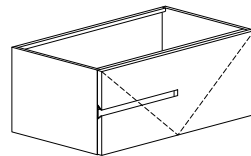

W 23 5/8" - 29 1/2" - 35 7/16"
41 5/16" - 47 1/4"
L 60-75-90-105-120