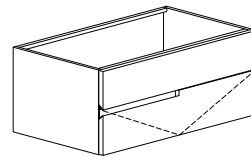

H. 18 7/8" cabinets for washbasin
H. 48 cm BASI REGGILAVABO

W 17 3/4" - 23 5/8"
L 45-60

W 35 7/16" - 47 1/4"
L 90-120

W 23 5/8" - 29 1/2" - 35 7/16"
41 5/16" - 47 1/4"
L 60-75-90-105-120

W 23 5/8" - 29 1/2" - 35 7/16"
41 5/16" - 47 1/4"
L 60-75-90-105-120

W 17 3/4" - 23 5/8"
L 45-60

W 23 5/8" - 35 7/16" - 47 1/4"
L 60-90-120

W 23 5/8" - 29 1/2" - 35 7/16"
41 5/16" - 47 1/4"
L 60-75-90-105-120

W 23 5/8" - 29 1/2" - 35 7/16"
41 5/16" - 47 1/4"
L 60-75-90-105-120