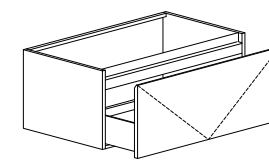

Easy 30 model

MODELLO EASY 30

Slim model

MODELLO SLIM

Base con fianchi a finire.
La gola rimane all'interno del fianco.
Unit with side finish.
The horizontal grip recess ends
within the side panel.