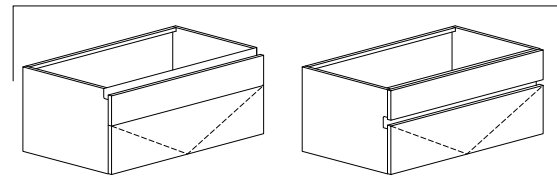

H. 48 cm BASI REGGI LAVABO

W 17 3/4" - 23 5/8"
L 45-60

W 23 5/8" - 35 7/16" - 47 1/4"
L 60-90-120

W 23 5/8" - 29 1/2" - 35 7/16" - 41 5/16" - 47 1/4"
L 60-75-90-105-120

W 23 5/8" - 29 1/2" - 35 7/16" - 41 5/16" - 47 1/4"
L 60-75-90-105-120