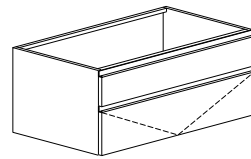

Fly model
MODELLO FLY

H. 18 7/8" cabinets for washbasin
H. 48 cm BASI REGGI LAVABO

W 17 3/4" - 23 5/8"
L 45-60

W 23 5/8" - 35 7/16" - 47 1/4"
L 60-90-120

W 23 5/8" - 29 1/2" - 35 7/16" - 41 5/16" - 47 1/4"
L 60-75-90-105-120