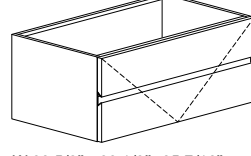

H. 18 7/8" cabinets for washbasin
H. 48 cm BASI REGGILAVABO

W 17 3/4" - 23 5/8"
L 45-60

W 35 7/16" - 47 1/4"
L 90-120

W 23 5/8" - 29 1/2" - 35 7/16"
41 5/16" - 47 1/4"
L 60-75-90-105-120

W 23 5/8" - 29 1/2" - 35 7/16"
41 5/16" - 47 1/4"
L 60-75-90-105-120

W 17 3/4" - 23 5/8"
L 45-60

W 23 5/8" - 35 7/16" - 47 1/4"
L 60-90-120

W 23 5/8" - 29 1/2" - 35 7/16"
41 5/16" - 47 1/4"
L 60-75-90-105-120

W 23 5/8" - 29 1/2" - 35 7/16"
41 5/16" - 47 1/4"
L 60-75-90-105-120