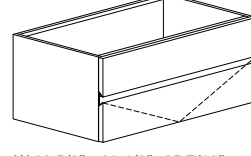

H. 18 7/8" cabinets for washbasin
H. 48 cm BASI REGGILAVABO

W 17 3/4" - 23 5/8"
L 45-60

W 35 7/16" - 47 1/4"
L 90-120

W 23 5/8" - 29 1/2" - 35 7/16"
41 5/16" - 47 1/4"
L 60-75-90-105-120

W 23 5/8" - 29 1/2" - 35 7/16"
41 5/16" - 47 1/4"
L 60-75-90-105-120

W 17 3/4" - 23 5/8"
L 45-60

W 23 5/8" - 35 7/16" - 47 1/4"
L 60-90-120

W 23 5/8" - 29 1/2" - 35 7/16"
41 5/16" - 47 1/4"
L 60-75-90-105-120

W 23 5/8" - 29 1/2" - 35 7/16"
41 5/16" - 47 1/4"
L 60-75-90-105-120