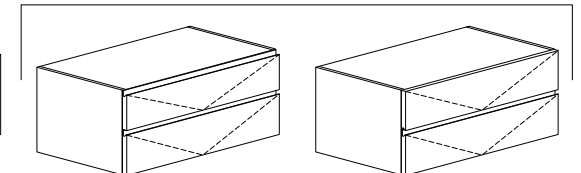

W 23 5/8" - 29 1/2" - 35 7/16" - 41 5/16" - 47 1/4"
L 60-75-90-105-120

H. 18 7/8" cabinets
H. 48 cm BASI ARREDO

W 17 3/4" - 23 5/8"
L 45-60

W 23 5/8" - 35 7/16" - 47 1/4"
L 60-90-120

W 23 5/8" - 29 1/2" - 35 7/16"
41 5/16" - 47 1/4"
L 60-75-90-105-120

W 23 5/8" - 29 1/2" - 35 7/16" - 41 5/16" - 47 1/4"
L 60-75-90-105-120

W 17 3/4" - 23 5/8"
L 45-60

Easy model

MODELLO EASY

Base con fianchi a finire.
La gola rimane all'interno del fianco.
Unit with side finish.
The horizontal grip recess ends
within the side panel.