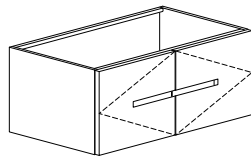

W 35 7/16" - 47 1/4"
L 90-120