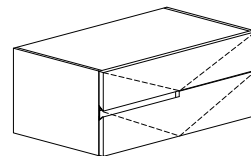

W 17 3/4" - 23 5/8"
L 45-60

W 23 5/8" - 35 7/16" - 47 1/4"
L 60-90-120

W 23 5/8" - 29 1/2" - 35 7/16"
41 5/16" - 47 1/4"
L 60-75-90-105-120

W 23 5/8" - 29 1/2" - 35 7/16"
41 5/16" - 47 1/4"
L 60-75-90-105-120

H. 18 7/8" cabinets
H. 48 cm BASI ARREDO

W 17 3/4" - 23 5/8"
L 45-60

W 35 7/16" - 47 1/4"
L 90-120

W 23 5/8" - 29 1/2" - 35 7/16"
41 5/16" - 47 1/4"
L 60-75-90-105-120

W 23 5/8" - 29 1/2" - 35 7/16"
41 5/16" - 47 1/4"
L 60-75-90-105-120