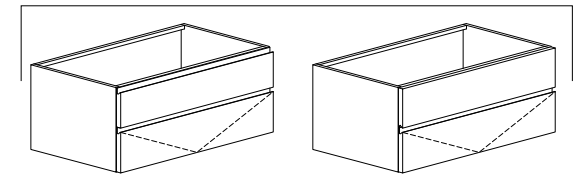

W 17 3/4" - 23 5/8"
L 45-60

El_01 model
MODELLO EL_01

H. 18 7/8" cabinets for washbasin
H. 48 cm BASI REGGILAVABO

W 17 3/4" - 23 5/8"
L 45-60

W 23 5/8" - 35 7/16" - 47 1/4"
L 60-90-120

W 23 5/8" - 29 1/2" - 35 7/16"
41 5/16" - 47 1/4"
L 60-75-90-105-120