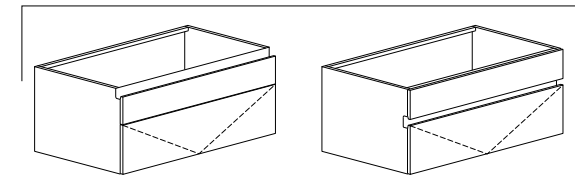

H. 18 7/8" cabinets for washbasin

H. 48 cm BASI REGGI LAVABO

W 17 3/4" - 23 5/8"
L 45-60

W 23 5/8" - 35 7/16" - 47 1/4"
L 60-90-120

W 23 5/8" - 29 1/2" - 35 7/16" - 41 5/16" - 47 1/4"
L 60-75-90-105-120

W 23 5/8" - 29 1/2" - 35 7/16" - 41 5/16" - 47 1/4"
L 60-75-90-105-120