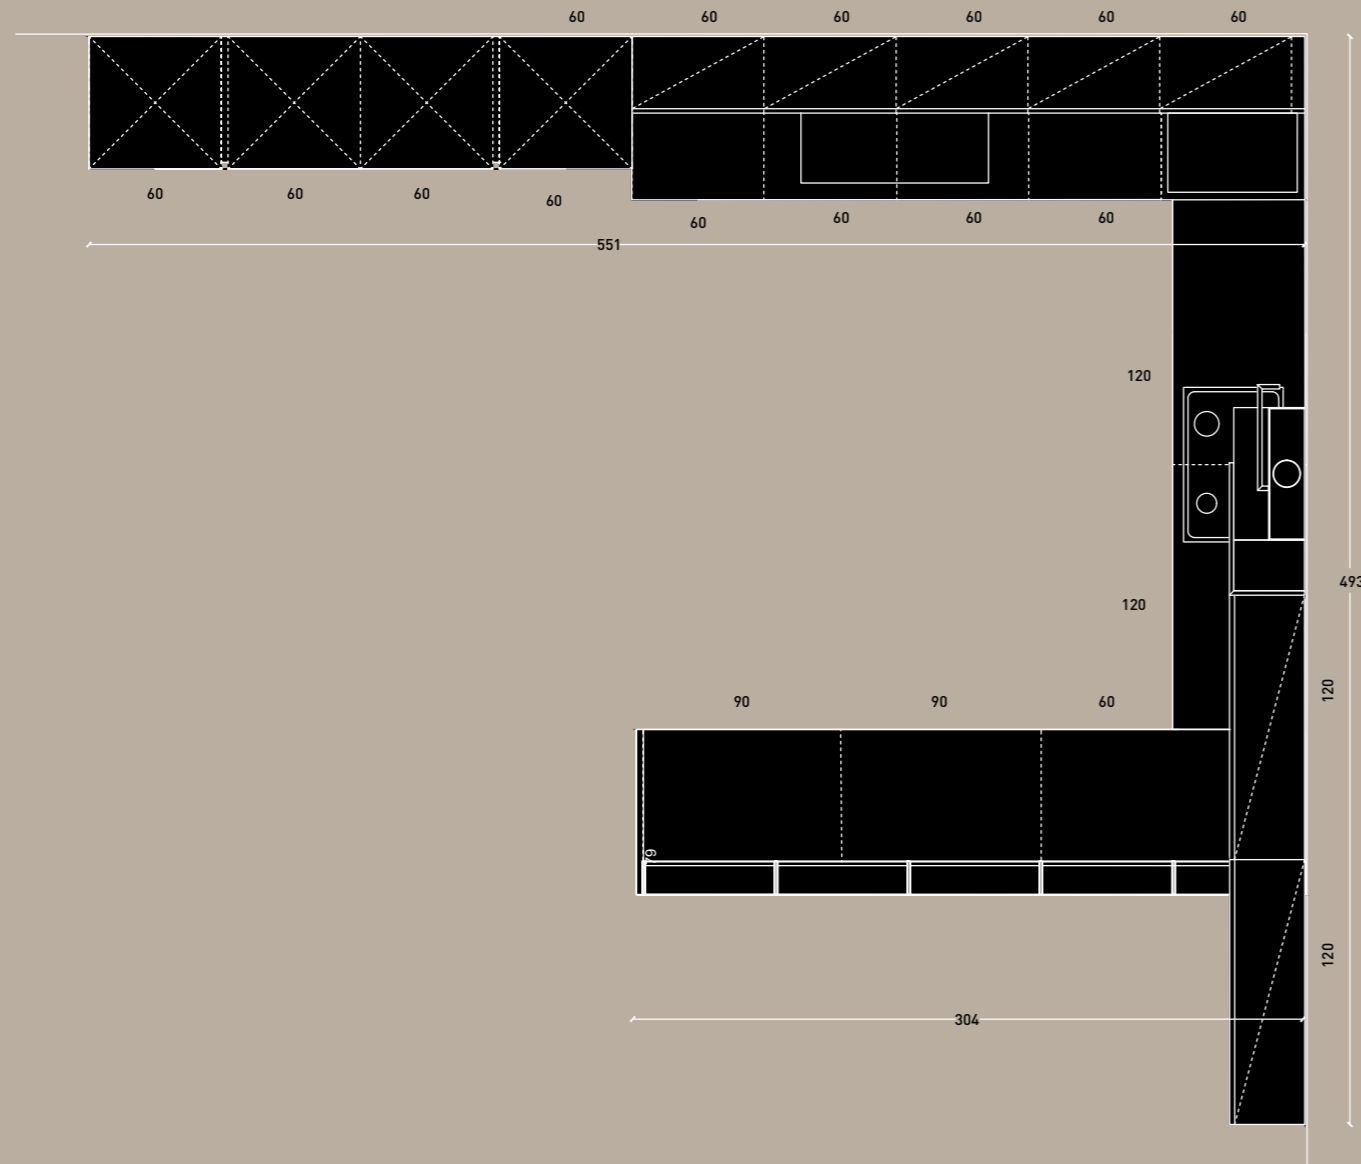

COMPOSIZIONE / COMPOSITION #01