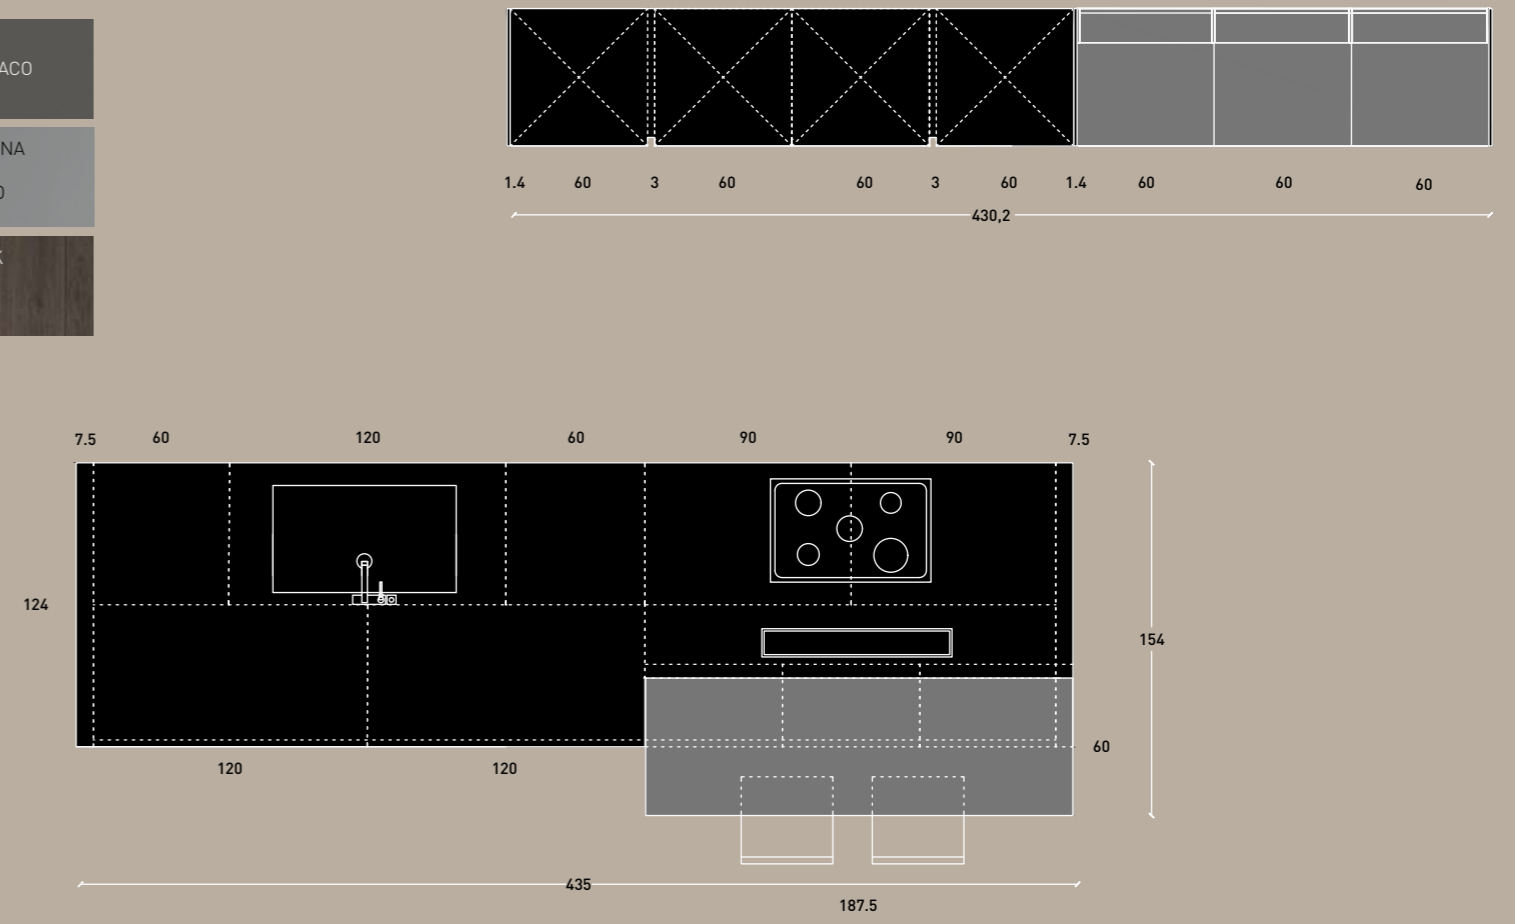

COMPOSIZIONE / COMPOSITION #02

LIVING #02