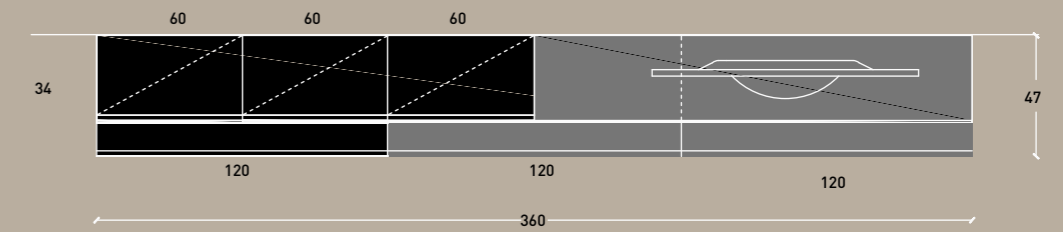

COMPOSIZIONE / COMPOSITION #01

COMPOSIZIONE / COMPOSITION #02

LIVING #02