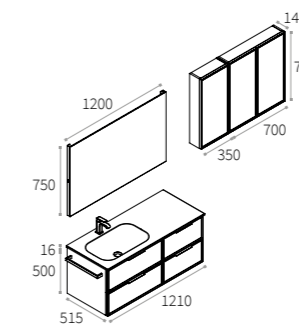

SUITE / 06

Lavabo: DUNA - ceramica opaco - 190 NERO
Arredi: polimerico - 2403 WOODY BROWN
Maniglia: CL CROMATO LUCIDO

Washbasin: DUNA - matt ceramic - 190 NERO
Furnishings: polymer laminate - 2403 WOODY BROWN
Handle: CL BRIGHT CHROME