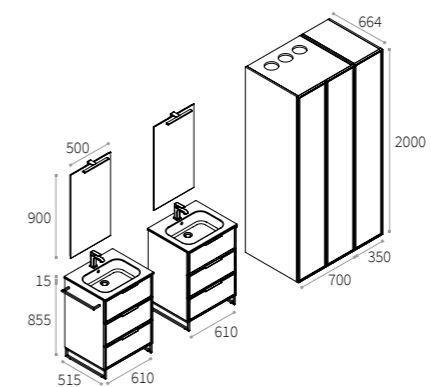

SUITE / 05

Lavabo: QUADRA - ceramica opaco - 176 CRETA
Arredi: laccato opaco - 176 CRETA
Maniglia: laccato opaco - 176 CRETA

Washbasin: QUADRA - matt ceramic - 176 CRETA
Furnishings: matt lacquered - 176 CRETA
Handle: matt lacquered - 176 CRETA