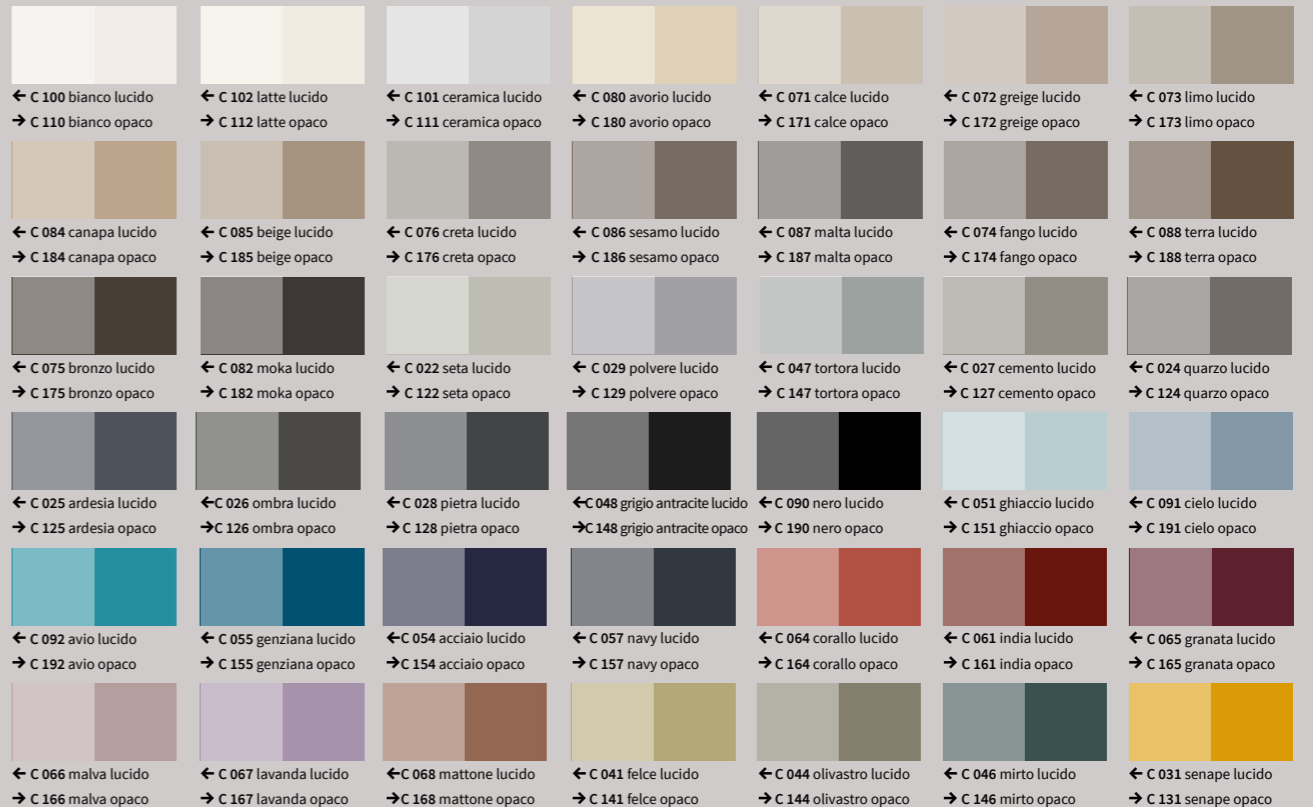

S2 Cristallo opaco

Matt glass

← C 100 bianco lucido   ← C 102 latte lucido   ← C 101 ceramica lucido   ← C 080 avorio lucido   ← C 071 calce lucido   ← C 072 greige lucido   ← C 073 limo lucido
→ C 110 bianco opaco   → C 112 latte opaco   → C 111 ceramica opaco   → C 180 avorio opaco   → C 171 calce opaco   → C 172 greige opaco   → C 173 limo opaco
← C 084 canapa lucido   ← C 085 beige lucido   ← C 076 creta lucido   ← C 086 sesamo lucido   ← C 087 malta lucido   ← C 074 fango lucido   ← C 088 terra lucido
→ C 184 canapa opaco   → C 185 beige opaco   → C 176 creta opaco   → C 186 sesamo opaco   → C 187 malta opaco   → C 174 fango opaco   → C 188 terra opaco
← C 075 bronzo lucido   ← C 082 moka lucido   ← C 022 seta lucido   ← C 029 polvere lucido   ← C 047 tortora lucido   ← C 027 cemento lucido   ← C 024 quarzo lucido
→ C 175 bronzo opaco   → C 182 moka opaco   → C 122 seta opaco   → C 129 polvere opaco   → C 147 tortora opaco   → C 127 cemento opaco   → C 124 quarzo opaco
← C 025 ardesia lucido   ← C 026 ombra lucido   ← C 028 pietra lucido   ← C 048 grigio antracite lucido   ← C 090 nero lucido   ← C 051 ghiaccio lucido   ← C 091 cielo lucido
→ C 125 ardesia opaco   → C 126 ombra opaco   → C 128 pietra opaco   → C 148 grigio antracite opaco   → C 190 nero opaco   → C 151 ghiaccio opaco   → C 191 cielo opaco
← C 092 avio lucido   ← C 055 genziana lucido   ← C 054 acciaio lucido   ← C 057 navy lucido   ← C 064 corallo lucido   ← C 061 india lucido   ← C 065 granata lucido
→ C 192 avio opaco   → C 155 genziana opaco   → C 154 acciaio opaco   → C 157 navy opaco   → C 164 corallo opaco   → C 161 india opaco   → C 165 granata opaco
← C 066 malva lucido   ← C 067 lavanda lucido   ← C 068 mattone lucido   ← C 041 felce lucido   ← C 044 olivastro lucido   ← C 046 mirto lucido   ← C 031 senape lucido
→ C 166 malva opaco   → C 167 lavanda opaco   → C 168 mattone opaco   → C 141 felce opaco   → C 144 olivastro opaco   → C 146 mirto opaco   → C 131 senape opaco

000 RAL e NCS lucidi e opachi