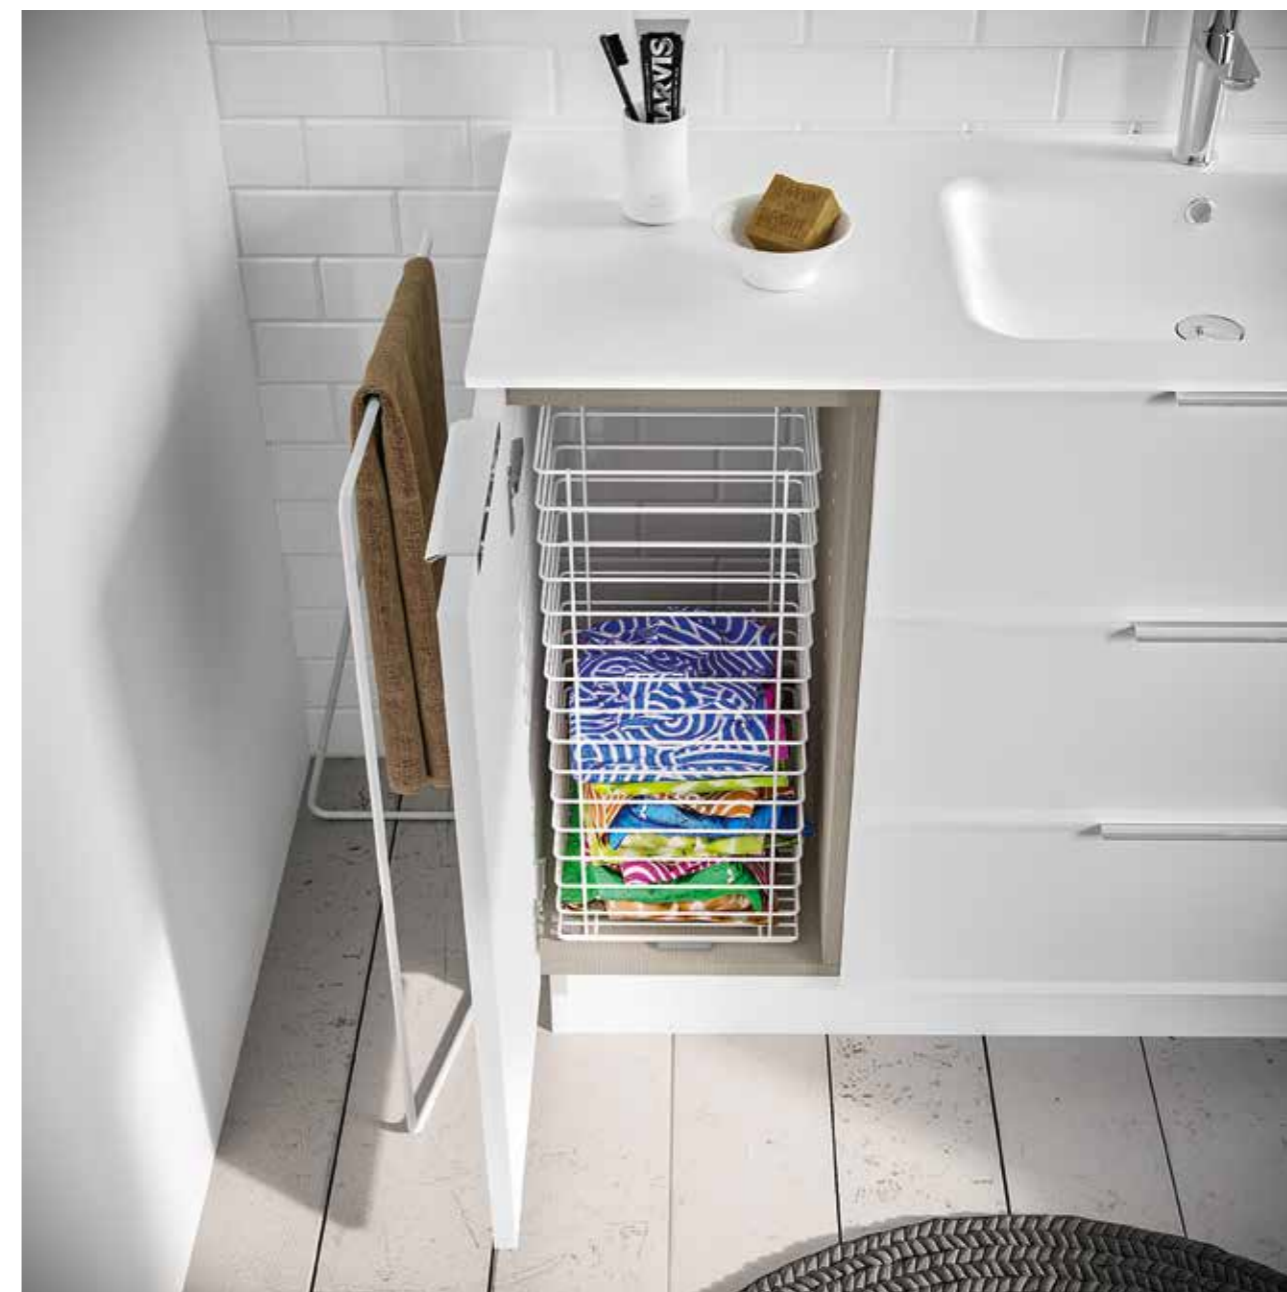

Washbasin: SETA - mineralmatt - 127 CEMENTO
 Furnishings: matt lacquered - 127 CEMENTO
 Handle: BA BRUSHED ANTIQUE BRONZE

SUITE / 12

Lavabo: SETA - mineralmatt - 110 BIANCO
Arredi: laccato opaco - 110 BIANCO
Maniglia: CL CROMATO LUCIDO

Reduced depth shelves to contain big objects.

Come alternativa ai ripiani, può essere richiesto il cesto portabiancheria estraibile.

The removable laundry basket can be used as an alternative to the shelves.